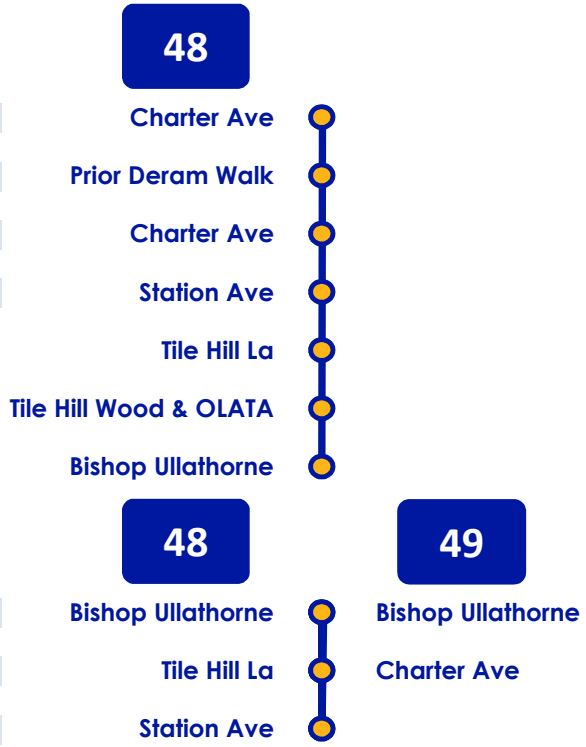

# Charter Ave/Tile Hill to Bishop Ullathorne School

via Ansty Rd, Church Lane & Binley Road

48  
49

Monday to Friday, Schooldays only

All times stated are **DEPARTURE** times unless indicated.

	48
Charter Ave, Crematourium	0745
Sheriff Ave, Prior Deram Walk	0750
Charter Ave, Wolfe Rd	0754
Cromwell Lane, Charter Ave	0757
Station Ave, Tile Hill Lane	0800
Tile Hill Lane, Bushberry Ave	0804
Tile Hill Lane, Beech Tree Ave	0808
Leasowes Ave	0825

	48	49
Leasowes Ave	1510	1510
Tile Hill Lane, Beech Tree Ave	1520	-
Tile Hill Lane, Bushberry Ave	1524	-
Station Ave, Tile Hill Lane	1528	-
Charter Ave, Crematourium	-	1517
Charter Ave/opp Sheriff Ave	-	1519
Charter Ave, Wolfe Rd	-	1521
Cromwell Lane, Charter Ave	-	1523

## 48 - Outbound

Bishop Ullathorne School, Woodside Ave South, A45 Kenpas Highway, Tile Hill La, Station Ave

## 49 - Outbound

Bishop Ullathorne School, Woodside Ave South, A45 Kenpas Highway, Charter Ave, Cromwell La