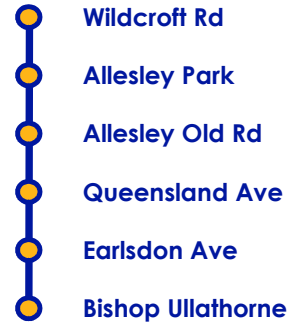

# Wildcroft Rd to Bishop Ullathorne School

via Allesley Park, Allesley Old Rd, Queensland Ave & Earlsdon Ave

40

Monday to Friday, Schooldays only

All times stated are **DEPARTURE** times unless indicated.

Wildcroft Rd/Broad Lane	0745
Allesley Park Bus Terminus	0749
Allesley Old Rd/Maudsley PH	0757
Queensland Ave	0800
Earlsdon Ave/adj Library	0805
Leasowes Ave	0820

Leasowes Ave	1510
Earlsdon Ave South/City Arms	1520
Queensland Ave	1523
Allesley Old Rd/Maudsley Rd	1527
Allesley Park Bus Terminus	1537
Wildcroft Rd/Broad Lane	1540

## Inbound

Wildcroft Rd, Whittaker Rd, Winsford Ave, Allesley Park Bus Terminus, Winsford Ave, Allesley Old Rd, Queensland Ave, Earlsdon Ave North, Earlsdon Ave South, Kenilworth Rd, Coat of Arms Bridge Rd, Wainbody Ave North, Wainbody Ave South, Leasowes Ave

## Outbound

Leasowes Ave, Woodside Ave South, A45 Kenpas Highway, Kenilworth Rd, Earlsdon Ave North, Earlsdon Ave South, Queensland Ave, Allesley Old Rd, Winsford Ave, Allesley Park Bus Terminus, Winsford Ave, Whittaker Rd, Wildcroft Rd.