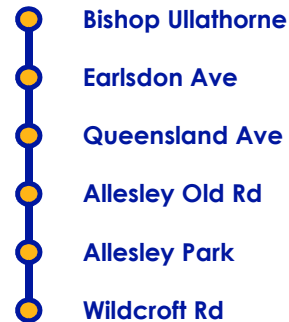

# Wildcroft Rd to Bishop Ullathorne School

via Allesley Park, Allesley Old Rd, Queensland Ave & Earlsdon Ave

40

Monday to Friday, Schooldays only

All times stated are **DEPARTURE** times unless indicated.

Wildcroft Rd/Broad Lane	0745
Allesley Park Bus Terminus	0749
Allesley Old Rd/Maudsley PH	0757
Queensland Ave	0800
Earlsdon Ave/adj Library	0805
Leasowes Ave	0820

Leasowes Ave	1510
Earlsdon Ave South/City Arms	1520
Queensland Ave	1523
Allesley Old Rd/Maudsley Rd	1527
Allesley Park Bus Terminus	1537
Wildcroft Rd/Broad Lane	1540

## Inbound

Wildcroft Rd, Whittaker Rd, Winsford Ave, Allesley Park Bus Terminus, Winsford Ave, Allesley Old Rd, Queensland Ave, Earlsdon Ave North, Earlsdon Ave South, Kenilworth Rd, Coat of Arms Bridge Rd, Wainbody Ave North, Wainbody Ave South, Leasowes Ave

## Outbound

Leasowes Ave, Woodside Ave South, A45 Kenpas Highway, Kenilworth Rd, Earlsdon Ave North, Earlsdon Ave South, Queensland Ave, Allesley Old Rd, Winsford Ave, Allesley Park Bus Terminus, Winsford Ave, Whittaker Rd, Wildcroft Rd.