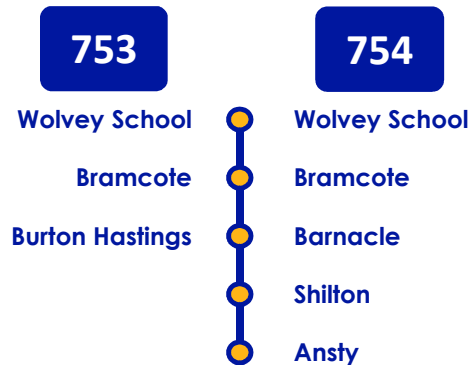

Ansty & Burton Hastings to Wolvey School

via Shilton & Bramcote

753
754

Monday to Friday, Schooldays only

All times stated are **DEPARTURE** times unless indicated.

This service is only open to scholars with a valid Warwickshire County Council bus pass. If you would like to use this service please contact Education Transport on 01926 742051

Revised times for Service 754 from 12th March 2012

	753	754
Ansty, Grove Rd	-	0810
Shilton, Charles Lakin Close	-	0814
Barnacle	-	0820
Shilton, Hallway Drive	-	0825
Burton Hastings	0835	-
Bramcote Barracks	0840	0835
Wolvey CE Primary School	0850	0850

R - Calls on request only

	753	754
Wolvey CE Primary School	1520	1520
Bramcote Barracks	1525	1525
Burton Hastings	1530	-
Barnacle	-	1533
Shilton, Charles Lakin Close	-	1535
Shilton, Hallway Drive	-	1538
Ansty, opp Grove Rd	-	1545

R - Calls on request only

753 Inbound

BURTON HASTINGS, Hinckley Road, Burton Lane, B4114, Bazzard Lane, BRAMCOTE, Gamecock Barracks Unclassified Roads, Bazzard Lane, B4114, WOLVEY, B4109 Temple Hill, Church Hill, The Square, Bulkington Road

754 Inbound

Ansty, Main Road, B4065, Shilton, B4029, Bulkington Road, Wood Lane, Shilton Lane, Lentons Lane, Parrotts Grove, Coventry Road, Top Road, Barnacle, Lower Road, Shilton, Wood Lane, Bulkington Road, Shilton Lane, Bulkington, Rugby Road, Wolvey Road, Bazzard Lane, Gamecock Barracks, Bazzard Lane, Lutterworth Road, Wolvey, Temple Hill, Church Hill, The Square, Bulkington Road.

753 Outbound

WOLVEY, Bulkington Road, Bazzard Lane, BRAMCOTE, Gamecock Barracks Unclassified Roads, Bazzard Lane, B4114 Burton Lane, BURTON HASTINGS, Hinckley Road

754 Outbound

Wolvey, Bulkington Road, Bazzard Lane, Gamecock Barracks, Bazzard Lane, B4109, Bulkington, Wolvey Road, Rugby Road, New Street, School Road, Coventry Road, Top Road, Barnacle, Lower Road, Shilton, Wood Lane (reverse into Charles Lakin Close), Wood Lane, Bulkington Road, Church Road, Ansty, Main Road.

This service is operated under contract to Warwickshire County Council.