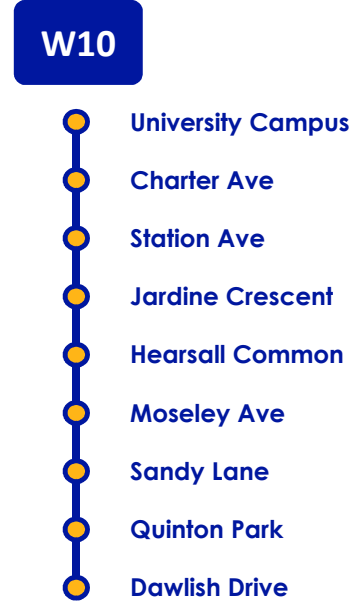

# Radford & Tile Hill to University of Warwick

via Cheylesmore, Kenpas Highway & Tile Hill Lane, Charter Ave

**W10**  
**W11**

	W10
University Rd, Security Gatehouse	2030
University Rd/adj Sports Centre	2031
University Rd/Rootes Bus Stop	2033
Charter Ave/Wolfe Rd	2038
Bushbery Ave/Jardine Cres	2046
Tile Hill Lane/Broad Lane	2050
Coundon Library	2055
Radford Rd/Lydgate Hill	2057
Qunton Park/Blondvil St	2107
Dawlish Drive/Knoll Drive	2111

**W10**  
**Route:**  
Radford Rd, Ring Road, Quinton Rd, Quinton Park, Black Prince Ave, Chatsworth Rise, Okehampton Rd, Exminster Rd, Postbridge Rd, Dawlish Dr, Baginton Rd, Leamington Rd, A45, Charter Ave, Kirby Corner Rd, Gibbet Hill Rd, University Rd

**W10**  
**Route:**  
University Rd, Gibbet Hill Rd, Kirby Corner Rd, Charter Ave, Station Ave, Tile Hill Ln, Bushbery Ave, Jardine Crescent, Broad Ln, Jobs Lane, Tile Hill Ln, Vanguard Ave, Herald Ave, Hearsall Common, Queensland Ave, Four Pounds Ave, Moseley Ave, Lawrence Saunders Rd, Lydgate Rd, Sandy La, St Nicholas St, Light La, Radford Rd, Ring Rd, Quinton Rd, Quinton Park, The Chesils, Knoll Drive, Dawlish Drive.