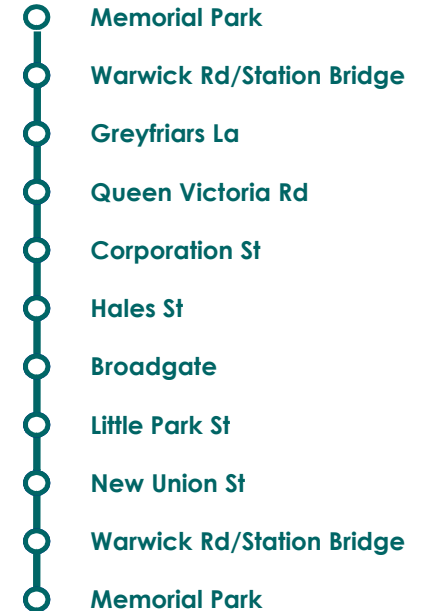

Coventry Park & Ride South

Memorial Park - City Centre - Memorial Park

PRS

Monday to Saturday

All times stated are **DEPARTURE** times unless indicated.

Mondays to Fridays

War Memorial Park	0736		..48	..00	..12	..24	..36		1812
Broadgate Std BD	0743	then at these minutes past the hour	..56	..08	..20	..32	..44	until	1820
War Memorial Park	0750		..04	..16	..28	..40	..52		1828

Saturdays ONLY

War Memorial Park	0800		..12	..24	..36	..48	..00		1800
Broadgate Std BD	0808	then at these minutes past the hour	..20	..32	..44	..56	..08	until	1808
War Memorial Park	0816		..28	..40	..52	..04	..16		1816

Bus Fare Information

Adults	£2.50	5 Day Return Ticket	£10.00
Children (aged 5-15)	£1.50	4 Weekly (28 Day) Ticket	£35.00
Children (under 5)	FREE	Senior Citizens over 60 with	
Family Ticket*	£4.60	English National Concession Pass**	FREE

*Family tickets are available for families consisting of a maximum of two adults and three children

**After 0930 Mon-Fri and all day Saturday, Adult Fares at all other times. Concession Passes MUST be shown.

*** After 0930 Mon-Fri and all day Saturdays